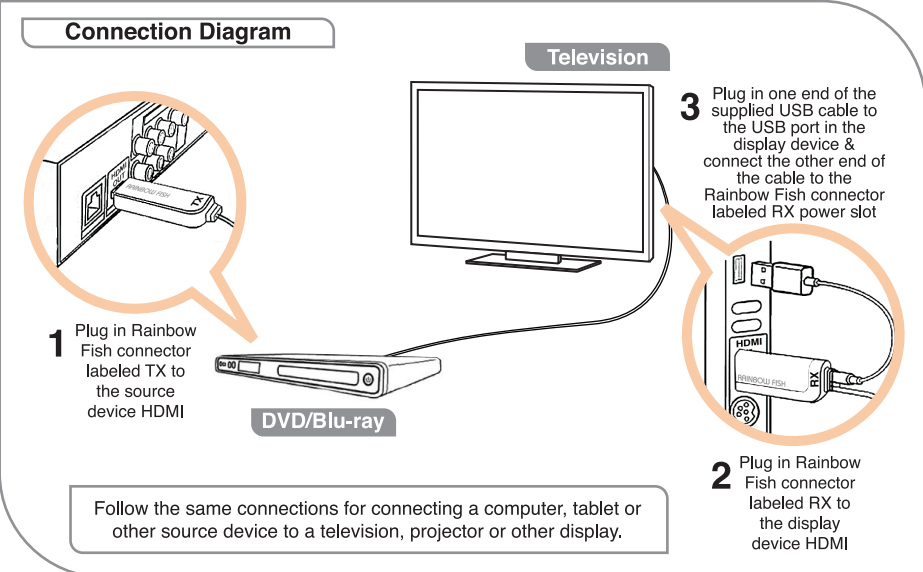

Fiber Optic HDMI

Sleek cable solution for HDMI connections

Fiber Optic HDMI

Easy to use

Reliable

Works with all HDMI connected devices

Stylish and compact design

Fiber Optic HDMI

The Rainbow Fish Fiber Optic HDMI cable provides an easy to connect solution for sending high-definition content between HDMI compatible products. HDTV, Blu-ray, 3D video, DVR, home theater projectors, games, computers and mobile devices can display full HD with Rainbow Fish.

The Rainbow Fish fiber optic technology is superior to typical copper cables that sends signals up to 1000 feet. With Rainbow Fish Fiber Optic HDMI, there is no signal degradation over long distances and the sleek fiber cable is attractive and easy to use.

Specifications:

Distance	up to 1000 feet
Data rate	16 Gbps
Video format	3D / 1080p / 1080i 720p / 480p / 480i
Supported features	HDCP / EDID / CEC
Power	TX: 0.6W RX: 0.5W
Voltage	DC 5V
Humidity	0% - 90% RH
FCC ID	Y5MH3D-T6XX